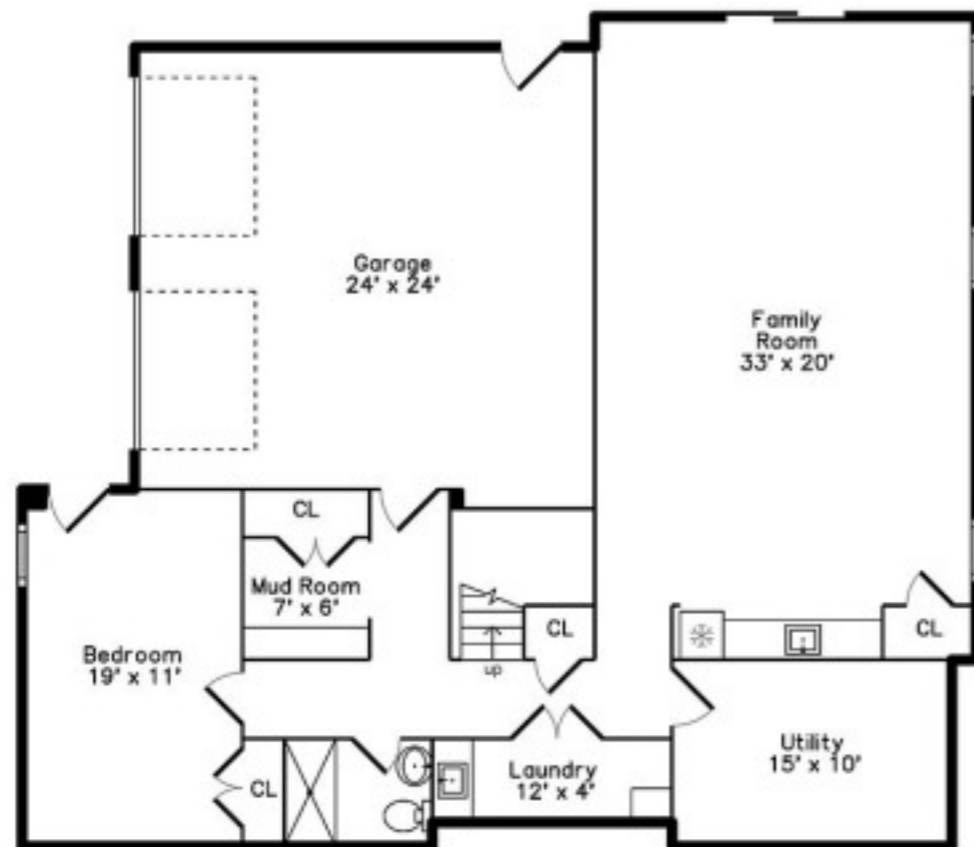

Upper

Lower

Main

58 Rayburn Road
Belmont, MA 02478

Measurements may not be 100% accurate.
Floor plans are provided for convenience only.
Room sizes are not used to calculate area.